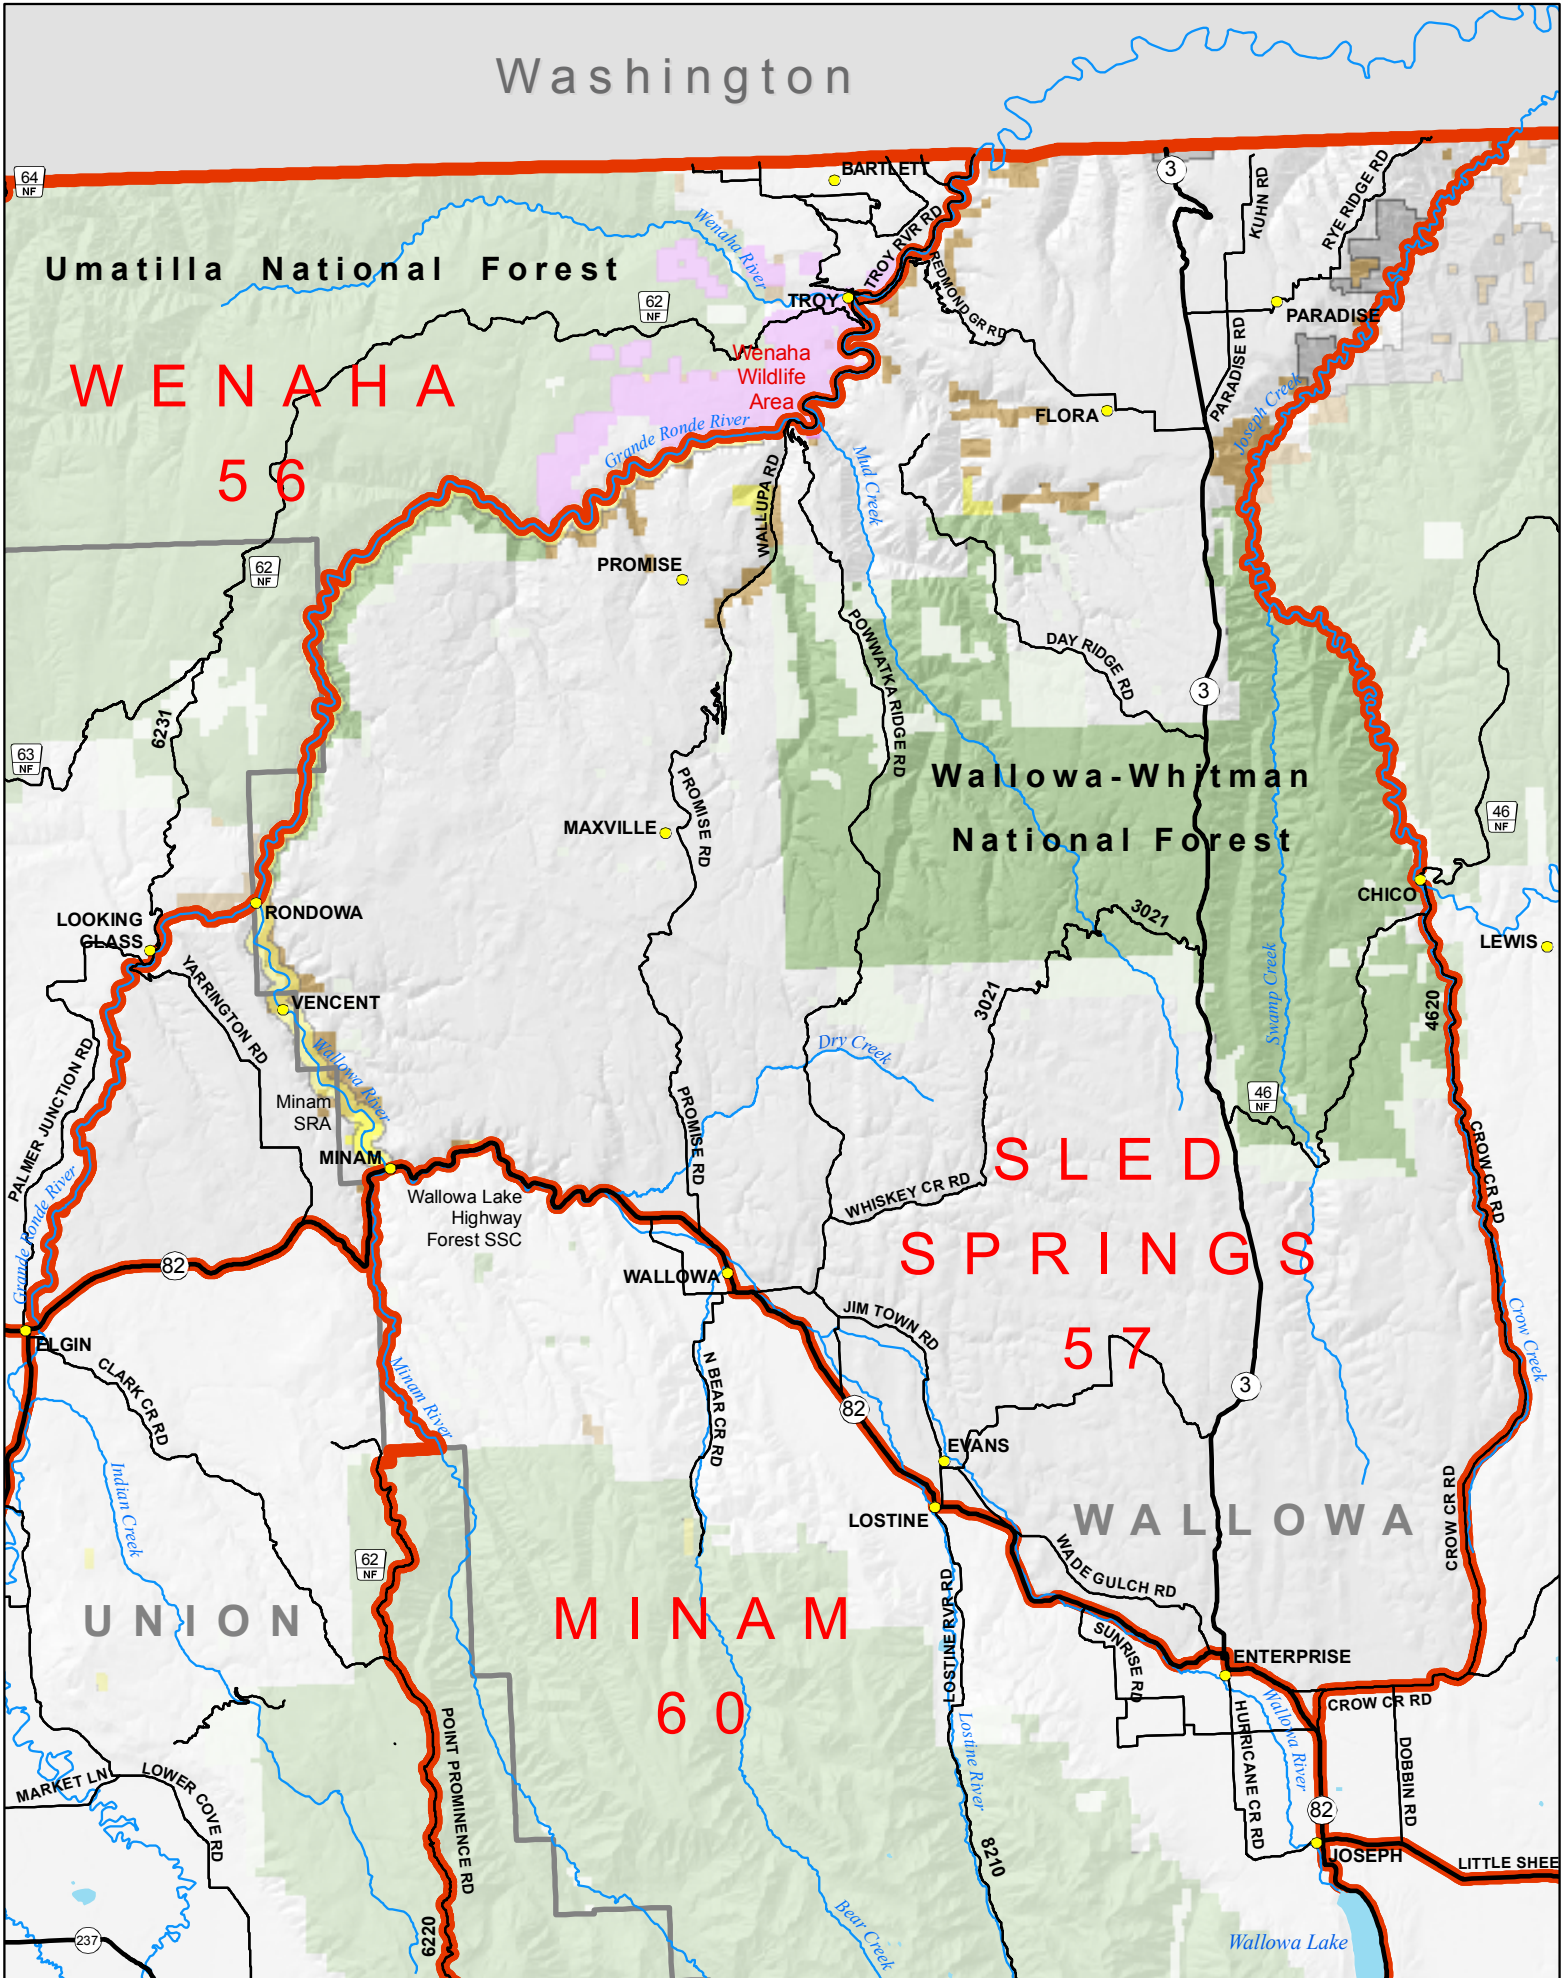

Washington

Umatilla National Forest

WENAH

56

Wenaha Wildlife Area

PROMISE

Wallowa-Whitman National Forest

MAXVILLE

SLED SPRINGS

57

Wallowa Lake Highway Forest SSC

WALLOWA

WALLOWA

MINAM

60

UNION

Wallowa Lake

# Legend

 Cities

 ODFW Headquarters

 ODFW Regional Offices

 Highways

 Major Roads

 Trails

 Powerlines